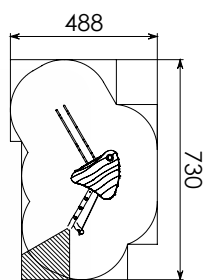

playtower with roof

RO505 (with tube slide)
age: 6 - 14
fall height: 1,40 m
dimensions: 4,3 x 2,2 x 3,4 m
assembling: 2 ☺ - 8 ☺
safety area: 31 m²

RO506 (with slide)
age: 6 - 14
fall height: 1,40 m
dimensions: 4,8 x 2,5 x 3,4 m
assembling: 2 ☺ - 8 ☺
safety area: 33 m²