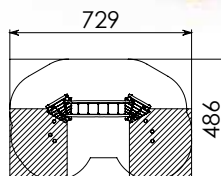

RO640

age: 4 - 12
fall height: < 0,60 m
dimensions: 4,4 x 2,0 x 1,6 m
assembling: 2 ☺ - 6 ☺
safety area: 36 m²