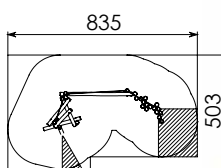

RO701

age: 4 - 12
fall height: < 1,50 m
dimensions: 5,5 x 2,2 x 2,5 m
assembling: 2 ☺ - 10 ☹
safety area: 40 m²