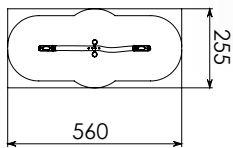

seesaw

RO302 (2 Persons)

age: 4 - 10
fall height: < 1 m
dimensions: 3,8 x 0,7 x 0,6 m
assembling: 2 ☺ - 4 ☺
safety area: 15 m²