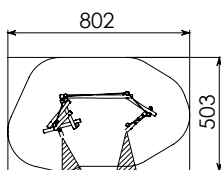

canyon bridge

RO700

age: 4 - 12
fall height: < 1,50 m
dimensions: 5,0 x 2,2 x 2,5 m
assembling: 2 ☺ - 8 ☹
safety area: 41 m²