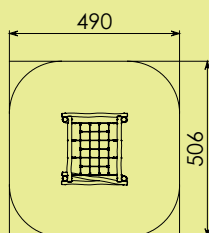

storks' nest

RO280

age: 4 - 12
fall height: < 1 m
dimensions: 2,1 x 1,9 x 1,7 m
assembling: 2 ☺ - 5 ☹
safety area: 25 m²