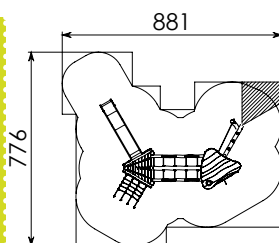

beetle bridge

RO501 (with slide)
age: 6 - 14
fall height: 1,50 m
dimensions: 5,8 x 4,4 x 3,4 m
assembling: 2 ☺ - 12 ☺
safety area: 54 m²