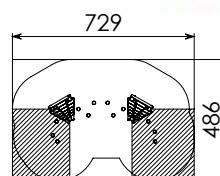

RO690

age: 4 - 12
fall height: < 0,60 m
dimensions: 4,4 x 2,0 x 1,6 m
assembling: 2 ☺ - 6 ☺
safety area: 36 m²