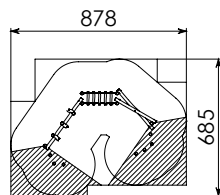

RO750

age: 3 - 12
fall height: < 0,60 m
dimensions: 5,7 x 3,7 x 1,8 m
assembling: 2 ☺ - 8 ☺
safety area: 54 m²