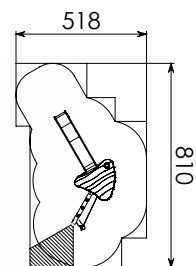

playtower with roof

RO505 (with tube slide)
age: 6 - 14
fall height: 1,40 m
dimensions: 4,3 x 2,2 x 3,4 m
assembling: 2 ☺ - 8 ☺
safety area: 31 m²

RO506 (with slide)
age: 6 - 14
fall height: 1,40 m
dimensions: 4,8 x 2,5 x 3,4 m
assembling: 2 ☺ - 8 ☺
safety area: 33 m²