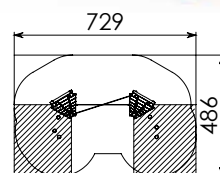

RO630

age: 4 - 12
fall height: < 0,60 m
dimensions: 4,4 x 2,0 x 2,1 m
assembling: 2 ☺ - 6 ☺
safety area: 36 m²