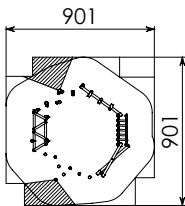

RO760

age: 3 - 12
fall height: < 0,60 m
dimensions: 6,3 x 6,0 x 1,8 m
assembling: 2 ☺ - 14 ☺
safety area: 74 m²