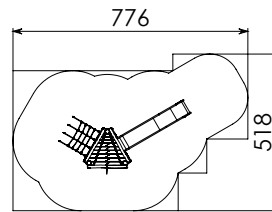

# beetle bridge

**RO501** (with slide)  
age: 6 - 14  
fall height: 1,50 m  
dimensions: 5,8 x 4,4 x 3,4 m  
assembling: 2 ☺ - 12 ☺  
safety area: 54 m<sup>2</sup>

**RO500** (with tube slide)  
age: 6 - 14  
fall height: 1,50 m  
dimensions: 5,6 x 4,0 x 3,4 m  
assembling: 2 ☺ - 12 ☺  
safety area: 53 m<sup>2</sup>

# playtower

**RO510** (with tube slide)  
 age: 6 - 14  
 fall height: 1,40 m  
 dimensions: 4,0 x 2,0 x 2,8 m  
 assembling: 2 ☺ - 6 ☺  
 safety area: 32 m<sup>2</sup>

**RO511** (with slide)  
 age: 6 - 14  
 fall height: 1,40 m  
 dimensions: 4,4 x 2,3 x 2,8 m  
 assembling: 2 ☺ - 6 ☺  
 safety area: 33 m<sup>2</sup>