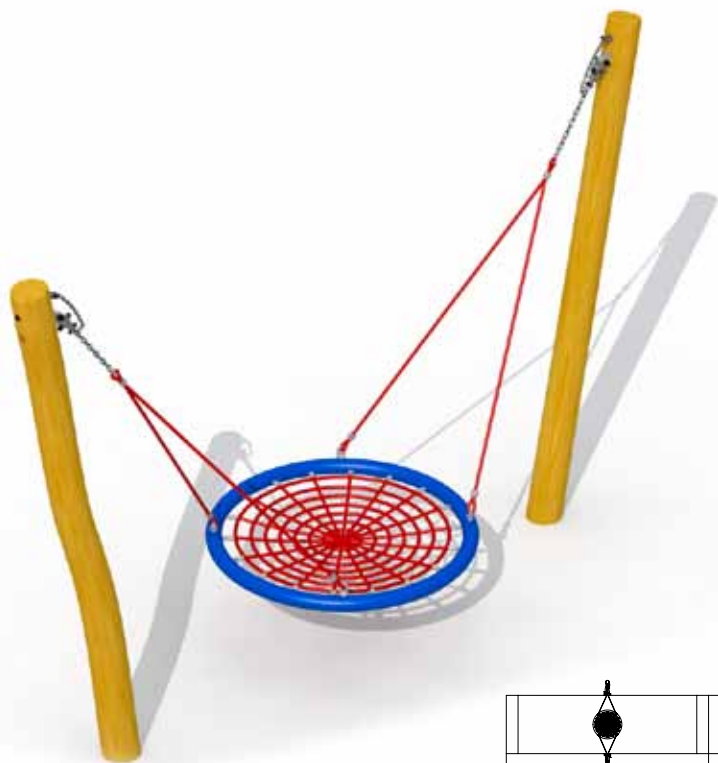

## RO171

age: 3 - 12

fall height: 1,92 m

dimensions: 3,7 x 1,2 x 2,5 m

assembling: 2 ☺ - 4 ☺

safety area: loose soil material 21 m<sup>2</sup>

solid soil material 19 m<sup>2</sup>

This unit is also suitable for children and adults with disabilities.

# hexagonal swing

**RO150** (special tire seat)  
 age: 6 - 15  
 fall height: < 1,50 m  
 dimensions: 8,4 x 8,4 x 2,6 m  
 assembling: 3 ☺ - 6 ☺  
 safety area: loose soil material 61 m<sup>2</sup>  
 solid soil material 56 m<sup>2</sup>