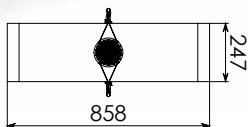

## RO171

age: 3 - 12

fall height: 1,92 m

dimensions: 3,7 x 1,2 x 2,5 m

assembling: 2 ☺ - 4 ☺

safety area: loose soil material 21 m<sup>2</sup>

solid soil material 19 m<sup>2</sup>

This unit is also suitable for children and adults with disabilities.