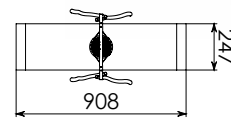

## RO201

age: 2 - 6  
 fall height: < 1 m  
 dimensions: 2,0 x 0,9 x 0,8 m  
 assembling: 2 ☺ - 4 ☺  
 safety area: 11 m<sup>2</sup>

# swing

**RO101** (rubber seats)  
 age: 6 - 12  
 fall height: < 1,50 m  
 dimensions: 4,0 x 3,3 x 3,8 m  
 assembling: 2 ☺ - 6 ☹  
 safety area: loose soil material 25 m<sup>2</sup>  
 solid soil material 22 m<sup>2</sup>