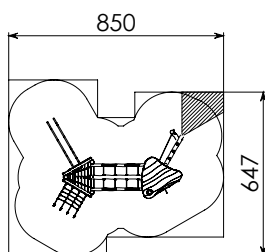

RO500 (with tube slide)
age: 6 - 14
fall height: 1,50 m
dimensions: 5,6 x 4,0 x 3,4 m
assembling: 2 ☺ - 12 ☺
safety area: 53 m²