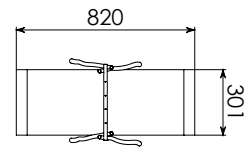

swing

RO101 (rubber seats)
age: 6 - 12
fall height: < 1,50 m
dimensions: 4,0 x 3,3 x 3,8 m
assembling: 2 ☺ - 6 ☹
safety area: loose soil material 25 m²
solid soil material 22 m²

RO170 (basket)
age: 3 - 12
fall height: 2 m
dimensions: 4,0 x 3,3 x 3,8 m
assembling: 2 ☺ - 6 ☹
safety area: loose soil material 23 m²
solid soil material 20 m²

This unit is also suitable for children and adults with disabilities.