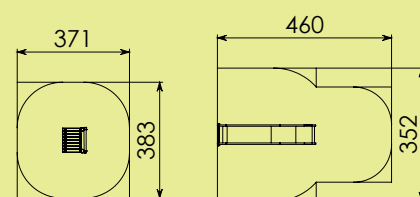

RO005 (platform)
dimensions: 0,85 x 0,8 x 1,0 m
assembling: 2 ☺ - 3 ☺
safety area: 15 m²

RO512 (slide)
fall height: 1,50 m
dimensions: 2,6 x 0,5 x 1,7 m
assembling: 2 ☺ - 2 ☺
safety area: 15 m²