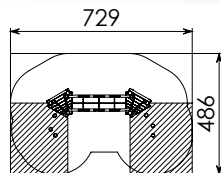

RO620

age: 4 - 12
fall height: 0,70 m
dimensions: 4,4 x 2,0 x 1,6 m
assembling: 2 ☺ - 6 ☺
safety area: 36 m²