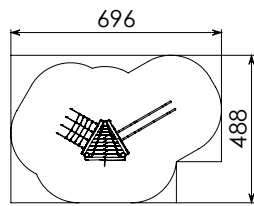

# beetle bridge

**RO501** (with slide)  
age: 6 - 14  
fall height: 1,50 m  
dimensions: 5,8 x 4,4 x 3,4 m  
assembling: 2 ☺ - 12 ☺  
safety area: 54 m<sup>2</sup>

**RO500** (with tube slide)  
age: 6 - 14  
fall height: 1,50 m  
dimensions: 5,6 x 4,0 x 3,4 m  
assembling: 2 ☺ - 12 ☺  
safety area: 53 m<sup>2</sup>

# playtower

**RO510** (with tube slide)  
 age: 6 - 14  
 fall height: 1,40 m  
 dimensions: 4,0 x 2,0 x 2,8 m  
 assembling: 2 ☺ - 6 ☺  
 safety area: 32 m<sup>2</sup>

**RO511** (with slide)  
 age: 6 - 14  
 fall height: 1,40 m  
 dimensions: 4,4 x 2,3 x 2,8 m  
 assembling: 2 ☺ - 6 ☺  
 safety area: 33 m<sup>2</sup>