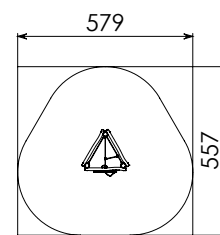

climbing unit

RO205
age: 6 - 16
fall height: < 2,56 m
dimensions: 1,6 x 1,4 x 3,3 m
assembling: 2 ☺ - 7 ☺
safety area: 33 m²

platform and slide

RO005 (platform)
dimensions: 0,85 x 0,8 x 1,0 m
assembling: 2 ☺ - 3 ☺
safety area: 15 m²

RO512 (slide)
fall height: 1,50 m
dimensions: 2,6 x 0,5 x 1,7 m
assembling: 2 ☺ - 2 ☺
safety area: 15 m²