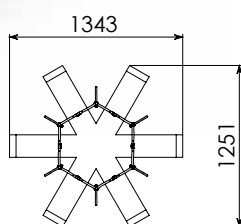

RO151 (rubber seat with brace)
age: 6 - 15
fall height: < 1,50 m
dimensions: 8,4 x 8,4 x 2,6 m
assembling: 3 ☺ - 6 ☺
safety area: loose soil material 63 m²
solid soil material 58 m²