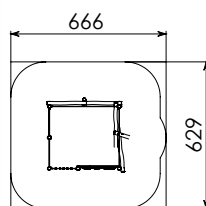

monkey cage