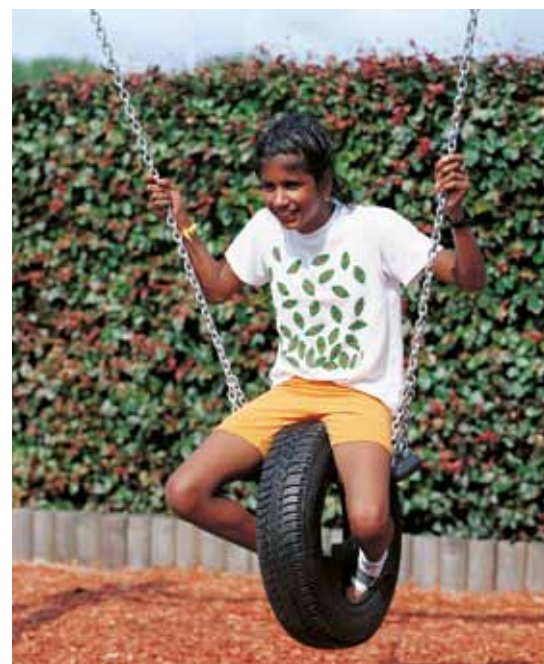

# hammock swing

# hexagonal swing

**RO150** (special tire seat)  
 age: 6 - 15  
 fall height: < 1,50 m  
 dimensions: 8,4 x 8,4 x 2,6 m  
 assembling: 3 ☺ - 6 ☺  
 safety area: loose soil material 61 m<sup>2</sup>  
 solid soil material 56 m<sup>2</sup>