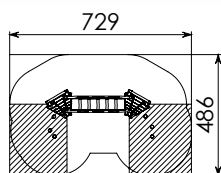

agility trail

RO610

age: 4 - 12
fall height: < 0,60 m
dimensions: 4,4 x 2,0 x 1,6 m
assembling: 2 ☺ - 6 ☺
safety area: 36 m²