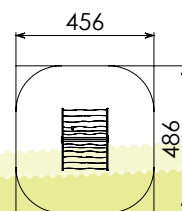

candy house

RO400

age: 2 - 8
fall height: 1,27 m
dimensions: 2,0 x 1,6 x 2,3 m
assembling: 4 ☺ - 2 ☺
safety area: 23 m²

Completely preassembled
with bench and table.