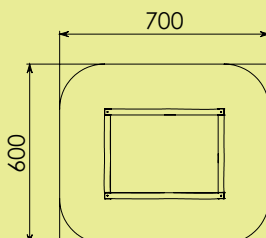

RO3040*
dimensions: 4,0 x 3,0 x 0,2 m
assembling: 2 ☺ - 5 ☺
safety area: 42 m²

*filter cloth to lay at the base