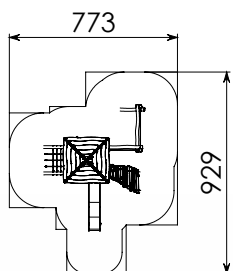

### RO530 (with balance trail)

age: 4 - 12

fall height: 1,50 m

dimensions: 5,9 x 4,8 x 3,8 m

assembling: 3 ☺ - 13 ☺

safety area: 53 m<sup>2</sup>