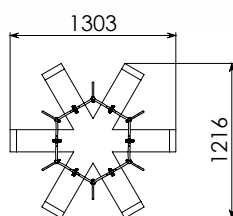

**RO170** (basket)  
 age: 3 - 12  
 fall height: 2 m  
 dimensions: 4,0 x 3,3 x 3,8 m  
 assembling: 2 ☺ - 6 ☹  
 safety area: loose soil material 23 m<sup>2</sup>  
 solid soil material 20 m<sup>2</sup>

## RO171

age: 3 - 12

fall height: 1,92 m

dimensions: 3,7 x 1,2 x 2,5 m

assembling: 2 ☺ - 4 ☺

safety area: loose soil material 21 m<sup>2</sup>

solid soil material 19 m<sup>2</sup>

This unit is also suitable for children and adults with disabilities.

# hexagonal swing

**RO150** (special tire seat)  
 age: 6 - 15  
 fall height: < 1,50 m  
 dimensions: 8,4 x 8,4 x 2,6 m  
 assembling: 3 ☺ - 6 ☺  
 safety area: loose soil material 61 m<sup>2</sup>  
 solid soil material 56 m<sup>2</sup>