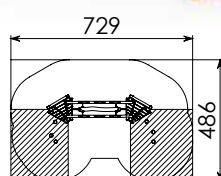

RO650

age: 4 - 12
fall height: < 0,60 m
dimensions: 4,4 x 2,0 x 1,6 m
assembling: 2 ☺ - 6 ☺
safety area: 36 m²