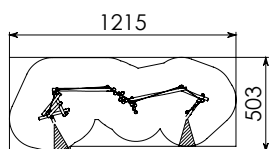

RO702

age: 4 - 12
fall height: < 1,50 m
dimensions: 9,2 x 2,2 x 2,5 m
assembling: 2 ☺ - 14 ☹
safety area: 59 m²