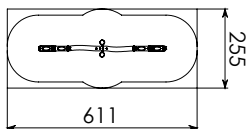

RO304 (4 Persons)

age: 4 - 10
fall height: < 1 m
dimensions: 4,3 x 0,7 x 0,6 m
assembling: 2 ☺ - 4 ☺
safety area: 16 m²