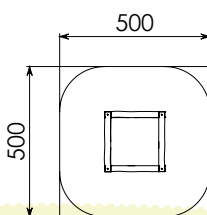

sandbox

RO2020*
dimensions: 2,0 x 2,0 x 0,2 m
assembling: 2 ☺ - 3 ☺
safety area: 25 m²