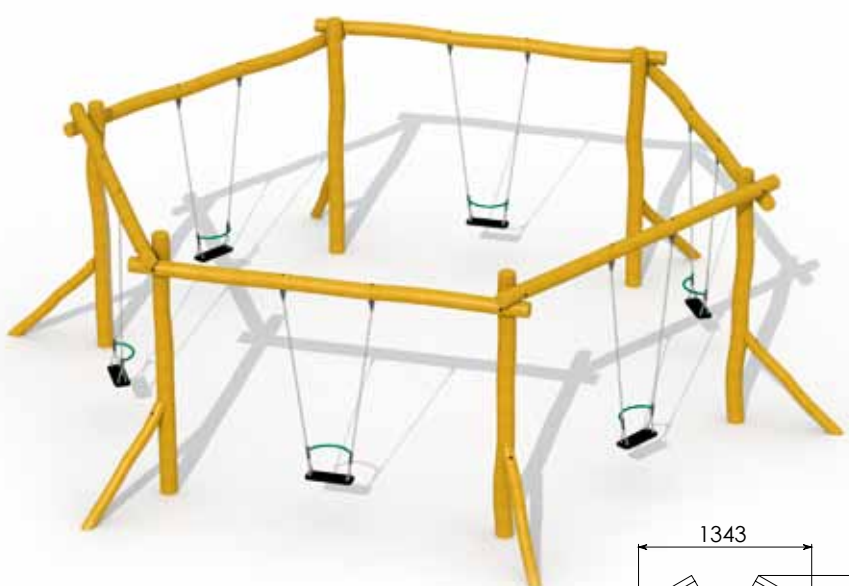

# hammock swing

## RO171

age: 3 - 12

fall height: 1,92 m

dimensions: 3,7 x 1,2 x 2,5 m

assembling: 2 ☺ - 4 ☺

safety area: loose soil material 21 m<sup>2</sup>

solid soil material 19 m<sup>2</sup>

This unit is also suitable for children and adults with disabilities.

# hexagonal swing

**RO150** (special tire seat)  
 age: 6 - 15  
 fall height: < 1,50 m  
 dimensions: 8,4 x 8,4 x 2,6 m  
 assembling: 3 ☺ - 6 ☺  
 safety area: loose soil material 61 m<sup>2</sup>  
 solid soil material 56 m<sup>2</sup>

**RO151** (rubber seat with brace)  
 age: 6 - 15  
 fall height: < 1,50 m  
 dimensions: 8,4 x 8,4 x 2,6 m  
 assembling: 3 ☺ - 6 ☺  
 safety area: loose soil material 63 m<sup>2</sup>  
 solid soil material 58 m<sup>2</sup>