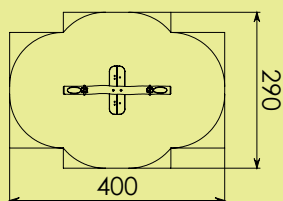

RO201

age: 2 - 6
fall height: < 1 m
dimensions: 2,0 x 0,9 x 0,8 m
assembling: 2 ☺ - 4 ☺
safety area: 11 m²