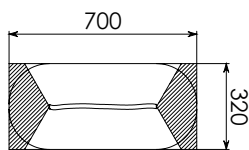

balance beam

RO330

age: 4 - 12
fall height: < 0,60 m
dimensions: 4,0 x 0,2 x 0,3 m
assembling: 2 ☺ - 3 ☺
safety area: 23 m²